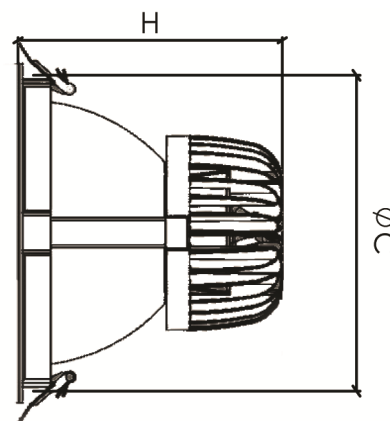

NOXEL[®]
LED LUMINAIRES

WWW.NOXEL.COM

NOXEL DLMM SERIES

IP44

max
1.9 KG

220-240
VAC

-20 °C 50 °C

Module Powered by: **PHILIPS**

Specification

| Model Code | Wattage | Luminous Flux (3000K/4000K/5000K) | Beam Angle (°) | Length (mm) | Diameter (mm) | Cut-out Size (mm) | Weight (g) |
|-----------------|---------|--------------------------------------|----------------|----------------|------------------|----------------------|---------------|
| NX-DL-4-DLMM-01 | 15W | 1000/1050/1100 | 60° | 155 | 146 | 132 | 1070 |
| NX-DL-6-DLMM-01 | 15W | 1000/1050/1100 | 60° | 158 | 192 | 180 | 1430 |
| NX-DL-8-DLMM-01 | 15W | 1000/1050/1100 | 60° | 171 | 220 | 205 | 1930 |
| NX-DL-4-DLMM-02 | 28W | 1900/1950/2000 | 60° | 155 | 146 | 132 | 1070 |
| NX-DL-6-DLMM-02 | 28W | 1900/1950/2000 | 60° | 158 | 192 | 180 | 1430 |
| NX-DL-8-DLMM-02 | 28W | 1900/1950/2000 | 60° | 171 | 220 | 205 | 1930 |