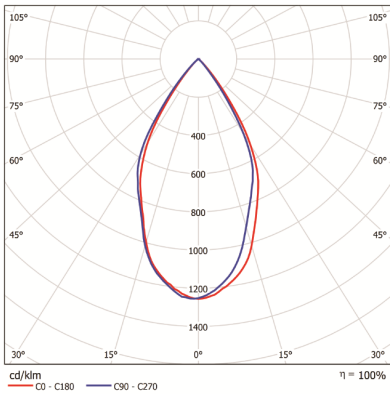

LED LIGHTING - NOXEL DLMM SERIES

Photometric Data

NX-DL-4-DLMM-01