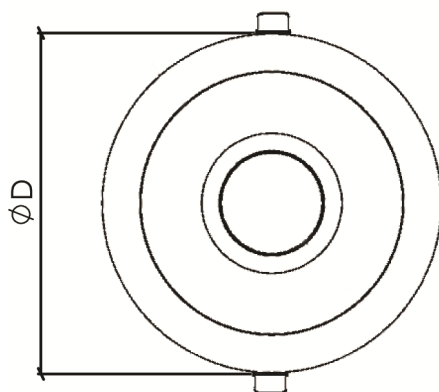

NOXEL[®]
LED LUMINAIRES

WWW.NOXEL.COM

NOXEL DLMM SERIES

IP44

max
1.9 KG

220-240
VAC

-20 °C 50 °C

Module Powered by: **PHILIPS**

Specification

| Model Code | Wattage | Luminous Flux (3000K/4000K/5000K) | Beam Angle (°) | Length (mm) | Diameter (mm) | Cut-out Size (mm) | Weight (g) |
|-----------------|---------|--------------------------------------|----------------|----------------|------------------|----------------------|---------------|
| NX-DL-4-DLMM-01 | 15W | 1000/1050/1100 | 60° | 155 | 146 | 132 | 1070 |
| NX-DL-6-DLMM-01 | 15W | 1000/1050/1100 | 60° | 158 | 192 | 180 | 1430 |
| NX-DL-8-DLMM-01 | 15W | 1000/1050/1100 | 60° | 171 | 220 | 205 | 1930 |
| NX-DL-4-DLMM-02 | 28W | 1900/1950/2000 | 60° | 155 | 146 | 132 | 1070 |
| NX-DL-6-DLMM-02 | 28W | 1900/1950/2000 | 60° | 158 | 192 | 180 | 1430 |
| NX-DL-8-DLMM-02 | 28W | 1900/1950/2000 | 60° | 171 | 220 | 205 | 1930 |