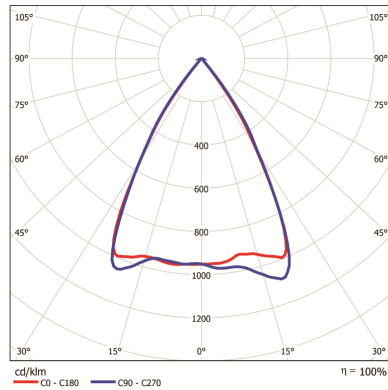

NX-DL-8-SLMD