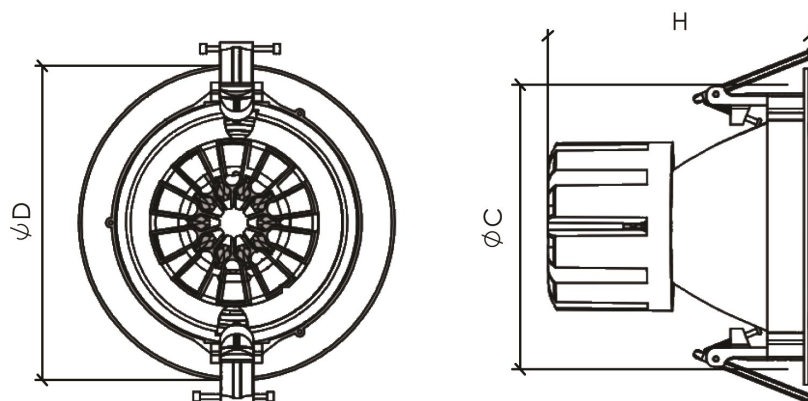

Adjustable Casing, Narrow Angle Module

The luminaire can have an optional adjustable casing and 24 degrees narrow beam angle to give you a much more concentrated focus and a better directional control of your lighting effect.

IP44

Module Powered by: **PHILIPS**

Specification

Model Code	Wattage	Luminous Flux (28W/35W)	Beam Angle (°)	Length (mm)	Diameter (mm)	Cut-out Size (mm)	Weight (g)
NX-DL-4-SLMD-A	28W/35W	2000/3000	40°/60°	128	115	105	600
NX-DL-5-SLMD-A	28W/35W	2000/3000	40°/60°	142	145	133	800
NX-DL-6-SLMD-A	28W/35W	2000/3000	40°/60°	158	170	148	1200
NX-DL-8-SLMD-A	28W/35W	2000/3000	40°/60°	162	197	180	1400
NX-DL-3-SLMS-A	28W/35W	2000/3000	24°	115	116	105	500
NX-DL-4-SLMS-A	28W/35W	2000/3000	24°	125	146	132	600
NX-DL-5-SLMS-A	28W/35W	2000/3000	24°	143	166	155	800