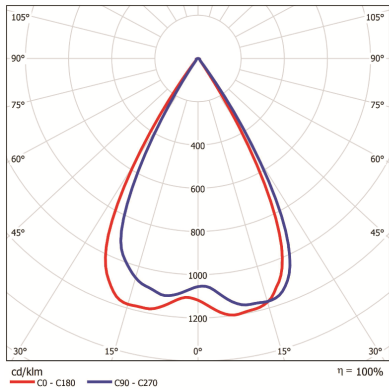

LED DOWNLIGHTS (RECESSED) - NOXEL ELITE SERIES

Photometric Data

NX-DL-4-SLMD